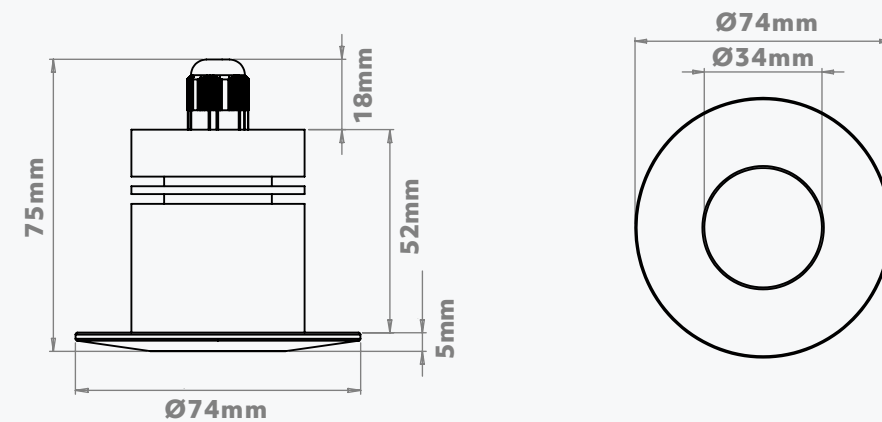

### DIMENSIONS

## TECHNICAL SPECIFICATIONS

- Channels **4Ch**
- Wattage **4.8W**
- Input Current **350mA**
- IP Rating **IP67**
- LED Type **RGBW / RGBA / TW**
- Housing Cut Out **46mmØ**
- Lens Options **15°/25°/40°**
- LED Connection **RJ45**
- Lumen Output **284lm [RGBW] / 227lm [RGBA] / 446lm [TW]**
- Operating Temp Range **-20 to 50 °C**

## DIMENSIONS