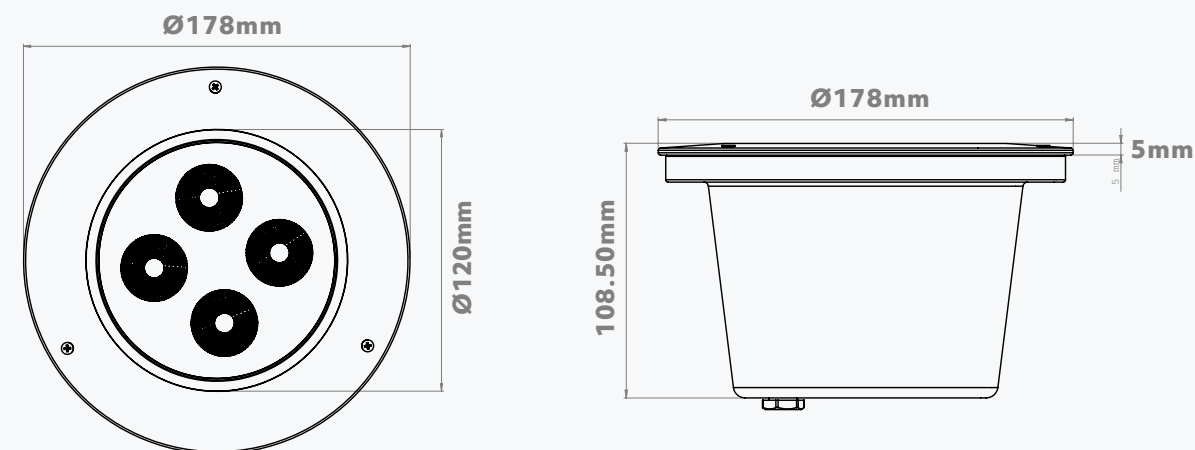

### DIMENSIONS

## DIMENSIONS

### TECHNICAL SPECIFICATIONS

Channels **4Ch**  
Wattage **19.2W**  
Input Current **350mA**  
IP Rating **IP67**  
LED Type **RGBW / RGBA / TW**  
Housing Cut Out **153 x 183mmØ**  
Lens Options **15°/25°/40°**  
LED Connection **RJ45**  
Lumen Output **1,136lm [RGBW] / 908lm [RGBA] / 1,784lm [TW]**  
Operating Temp Range **-20 to 50 °C**