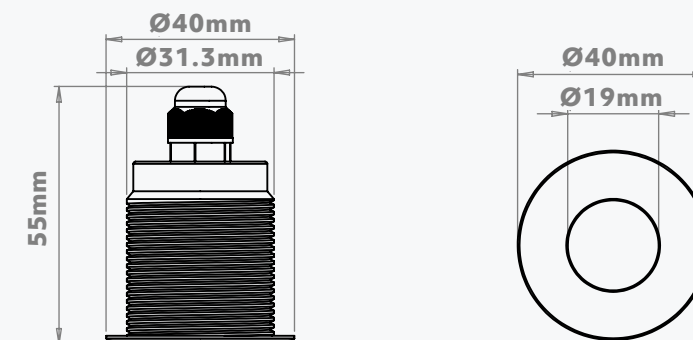

### TECHNICAL SPECIFICATIONS

Channels **1Ch**

Wattage **1.2W**

IP Rating **IP67**

LED Type **Single Colour**

Housing Cut Out **32mmØ**

LED Connection **2 Core**

Housing **Anodised Aluminium**

### DIMENSIONS

## DIMENSIONS