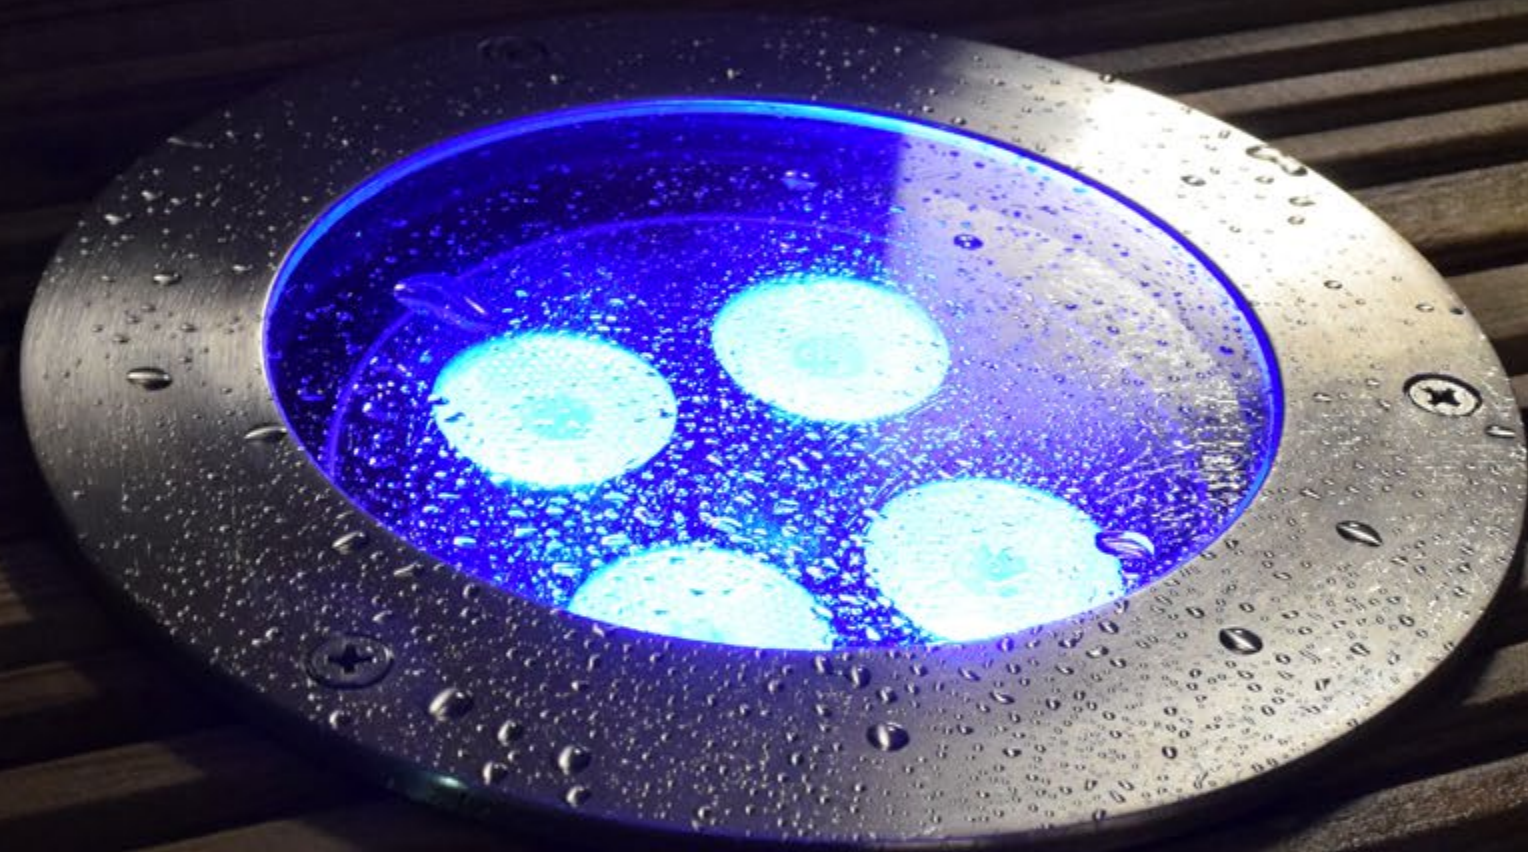

CS16 INGROUND

Outdoor Decking
Installation.

IP67