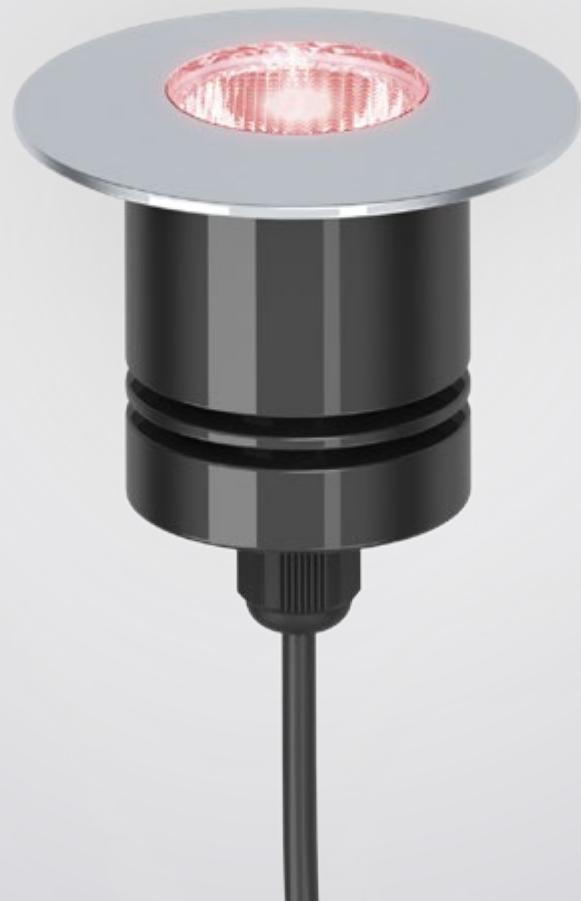

AVAILABLE COLOURS

COLOUR SOURCE 4 CC LED INGROUND

Our CS4 Inground encases the same technology of our popular Colour Source 4 downlights into an IP67 rated anodised aluminium housing with 316 stainless steel bezel.

Perfect for external deck lighting.

Product Code: CS4-IGM- RGBW / RGBA / TW

Compatible With : LUD 48 , LUD 192

TECHNICAL SPECIFICATIONS

- Channels **4Ch**
- Wattage **4.8W**
- Input Current **350mA**
- IP Rating **IP67**
- LED Type **RGBW / RGBA / TW**
- Housing Cut Out **46mmØ**
- Lens Options **15°/25°/40°**
- LED Connection **RJ45**
- Lumen Output **284lm [RGBW] / 227lm [RGBA] / 446lm [TW]**
- Operating Temp Range **-20 to 50 °C**